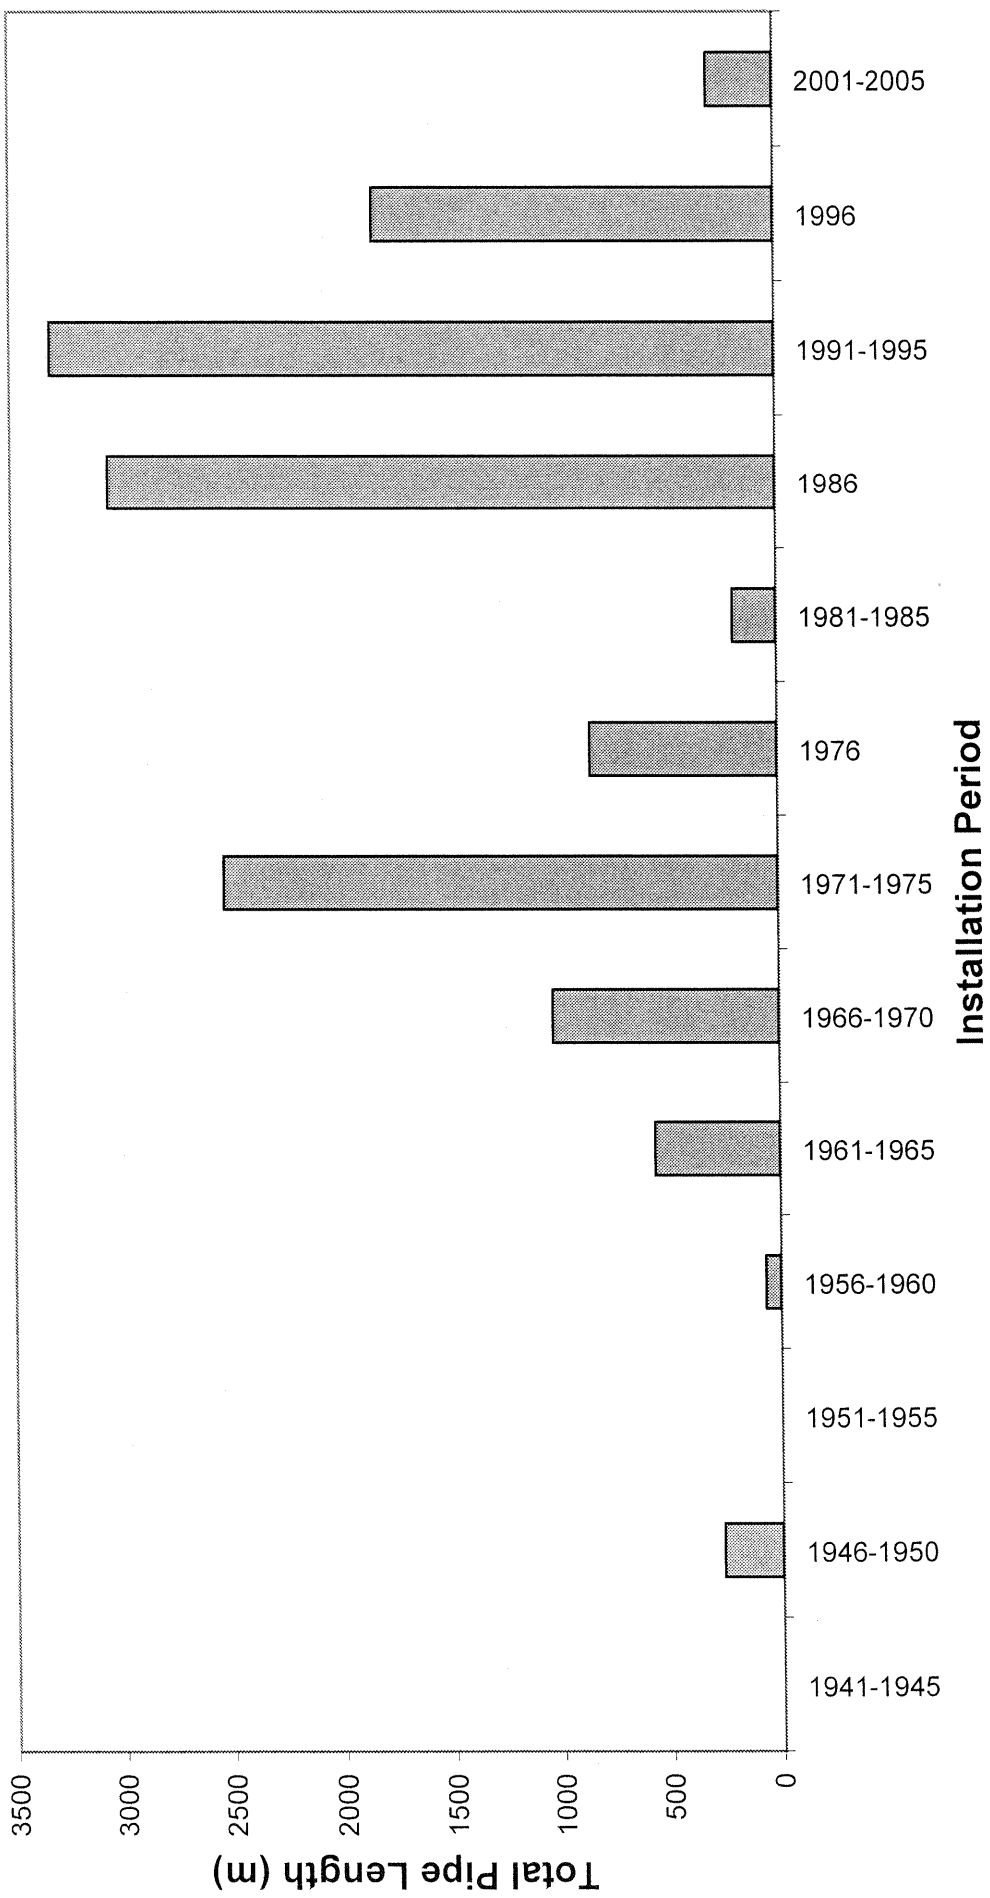

Stormwater Reticulation Age Profile Cockle Bay Catchment

Length and Size of Pipes in Cockle Bay Catchment

Pipe Material and Size (mm diameter)