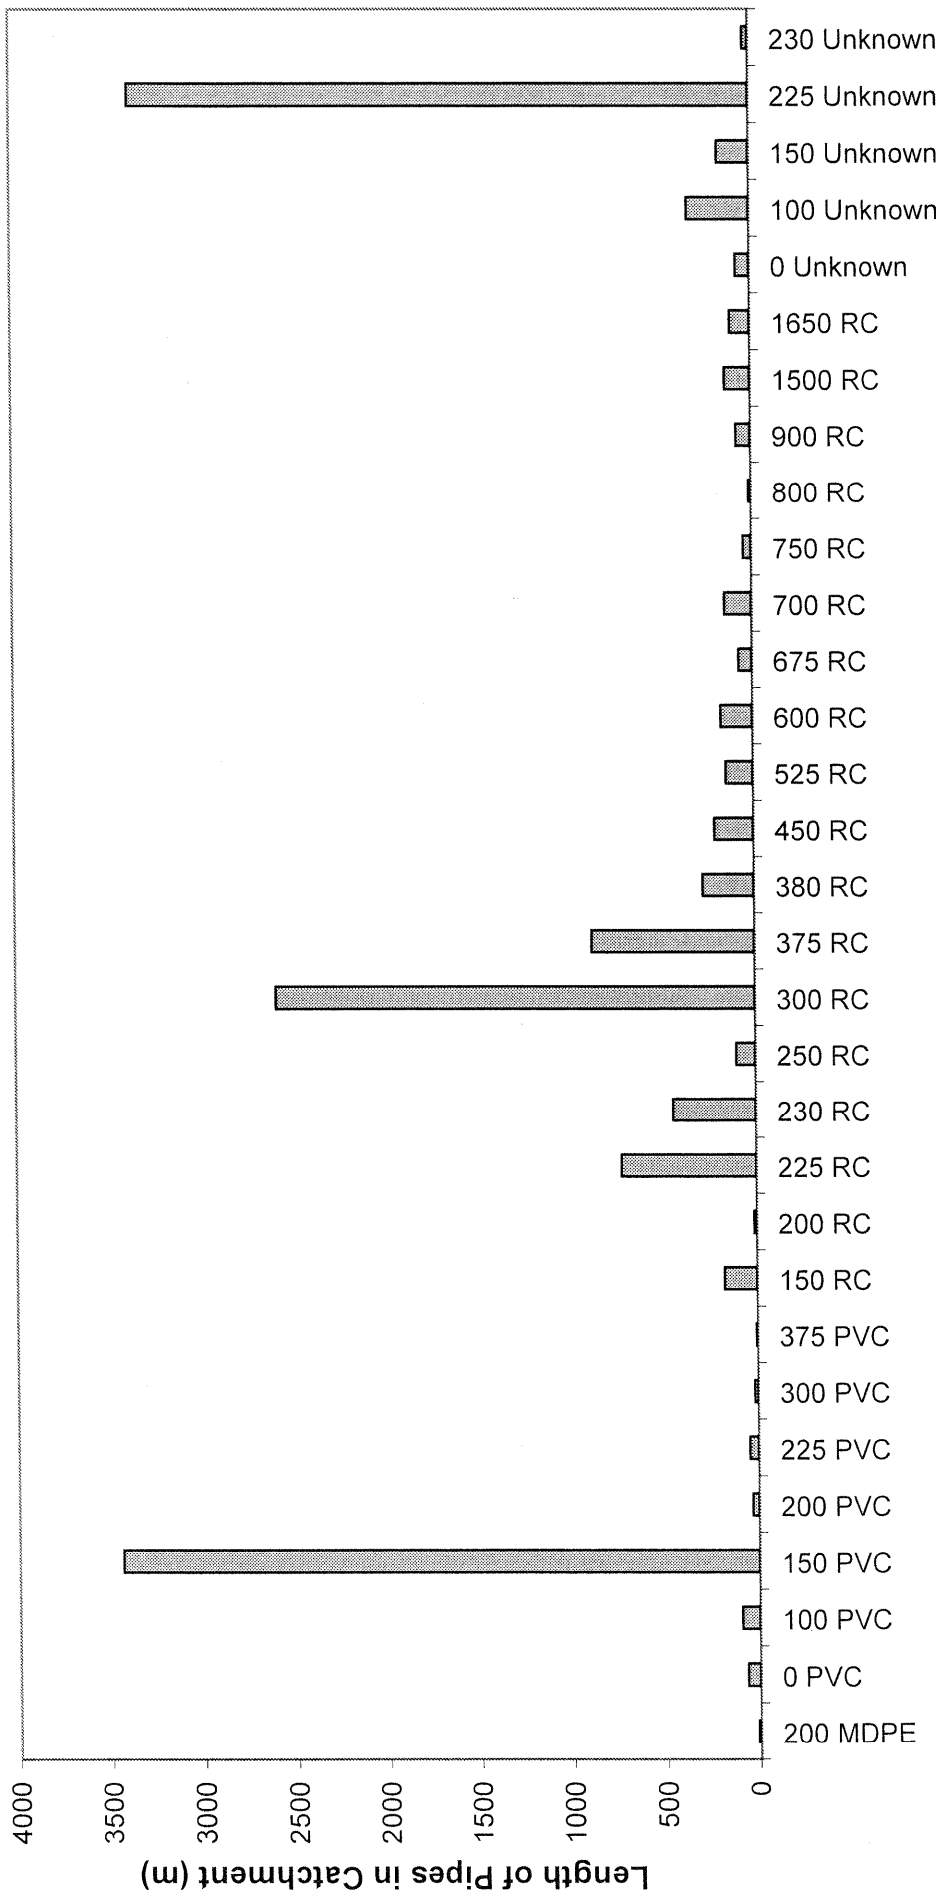

Stormwater Reticulation Age Profile Cockle Bay Catchment

Length and Size of Pipes in Cockle Bay Catchment

Pipe Material and Size (mm diameter)