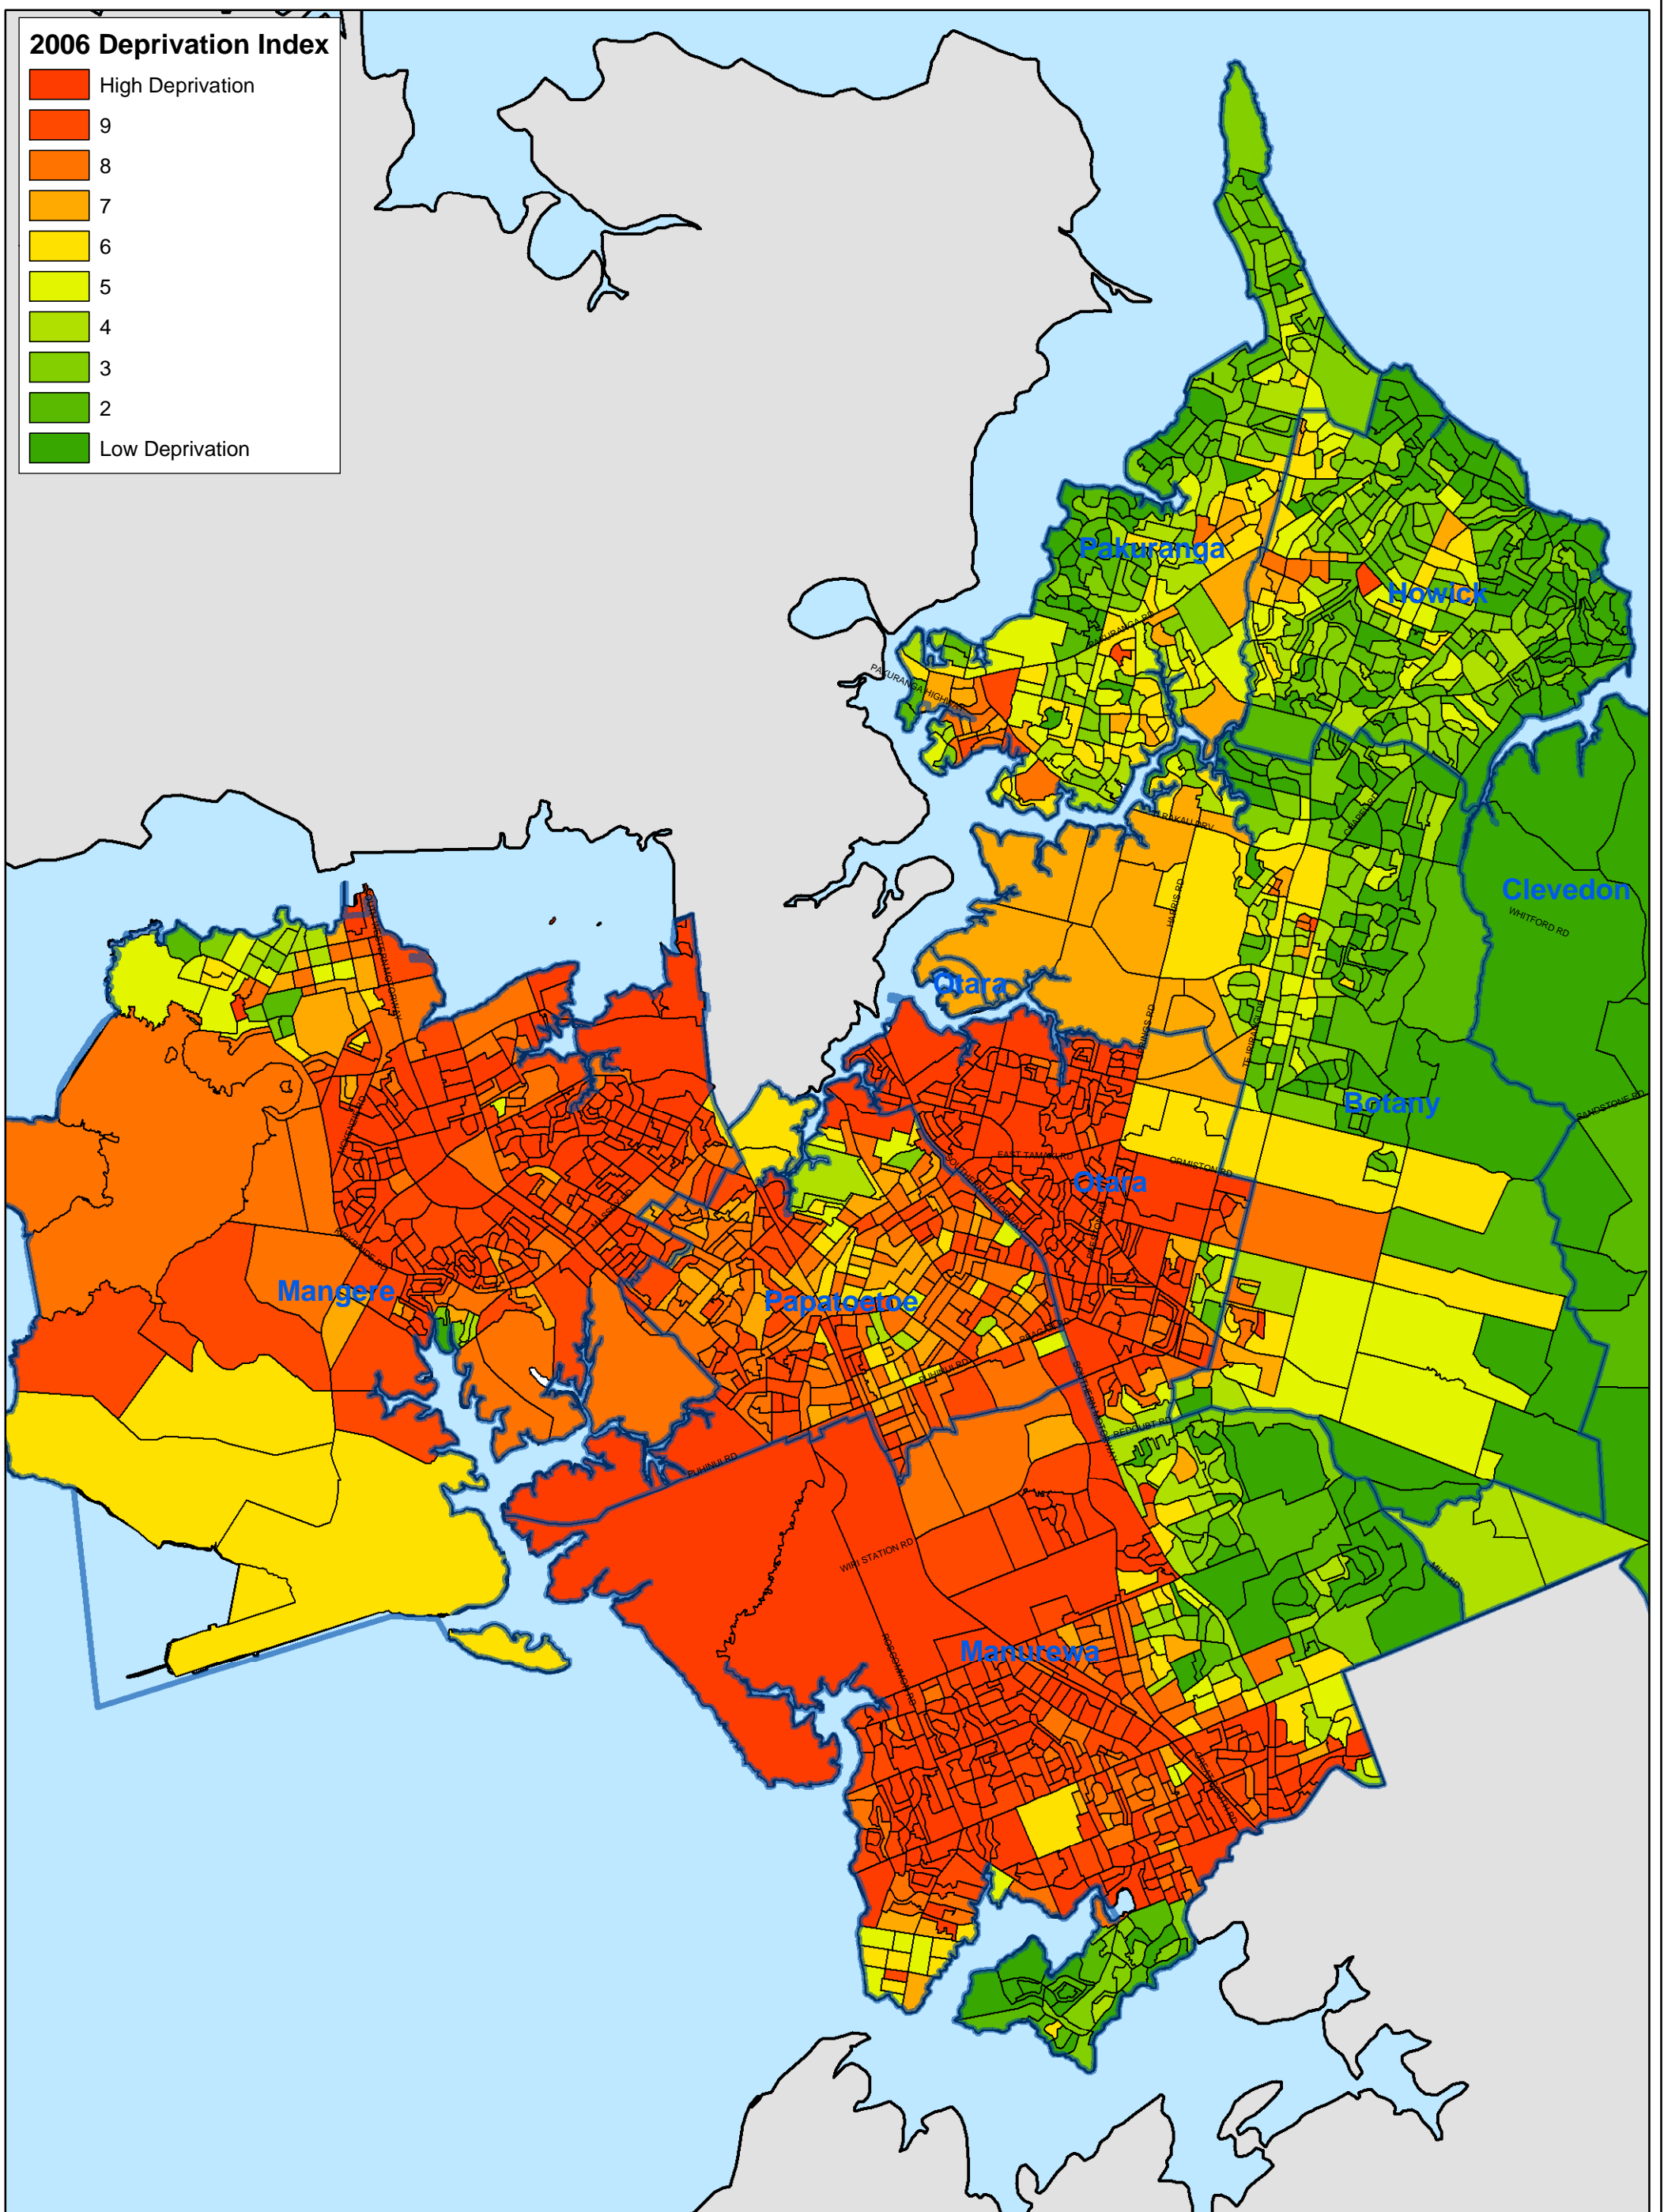

2006 Deprivation Index

Manukau City Deprivation Index - Meshblock 2006

Produced by Land Information
 Date - 19/11/2007
 Job No. - PID003398

DISCLAIMER
 This map is supplied for information only. Council accepts no liability for any error whatsoever.
 Copyright (c) 2005 - Manukau City Council